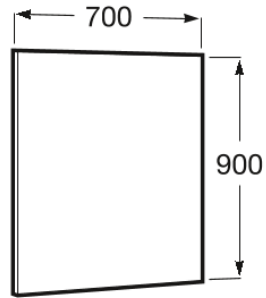

**LUNA****Rectangular mirror**

## TECHNICAL DRAWINGS

**FEATURES**

Rectangular mirror.

Installation type: Wall-hung

Mirror orientation: Vertical

Shape: Rectangular

BOUGHT TOGETHER FREQUENTLY

Demister device